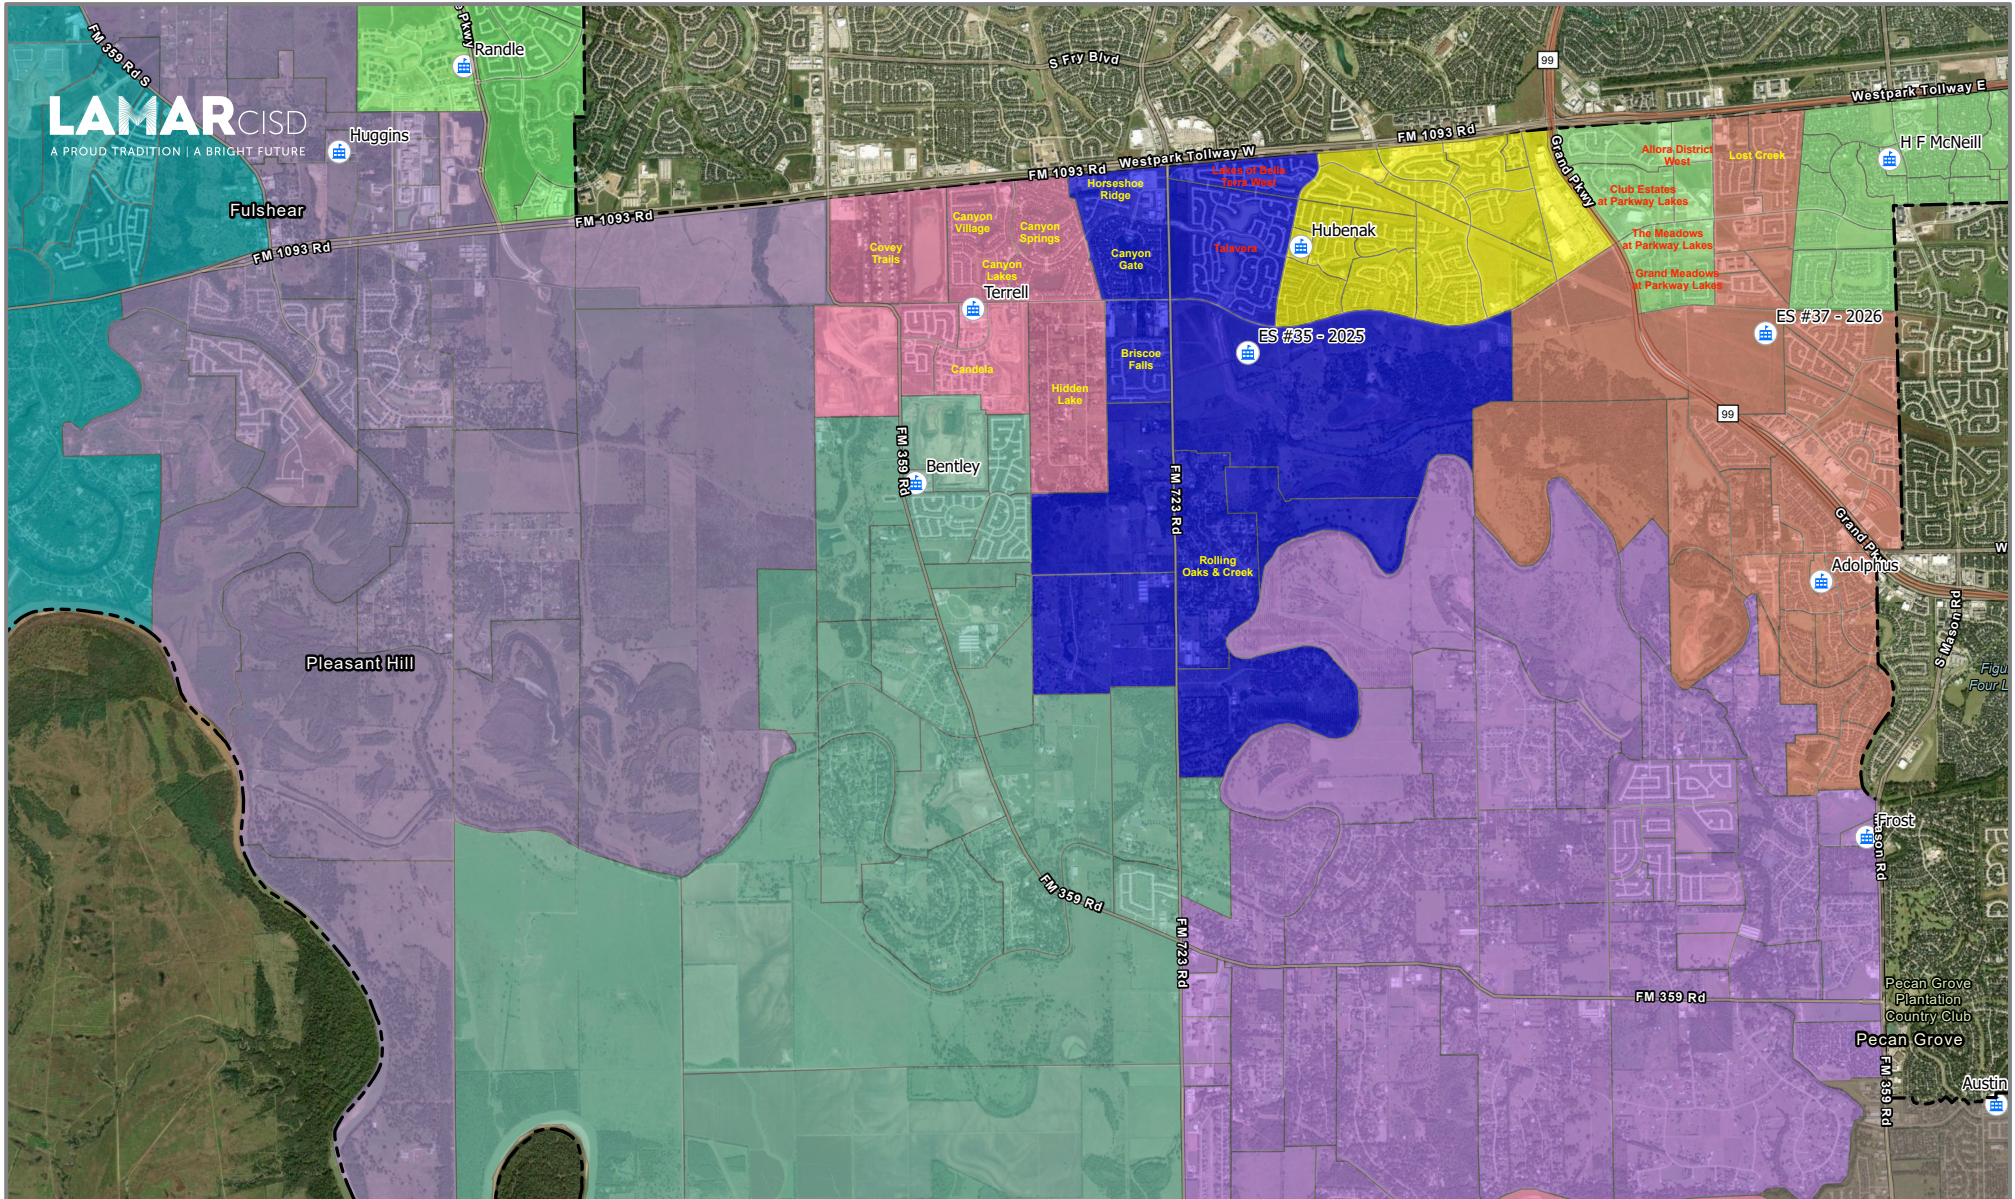

Approved by the Lamar CISD Board of Trustees on March 19, 2024

Board Approved Attendance Zones: ES 35

In effect as of the 2025-2026 School Year

Approved by the Lamar CISD Board of Trustees on March 19, 2024