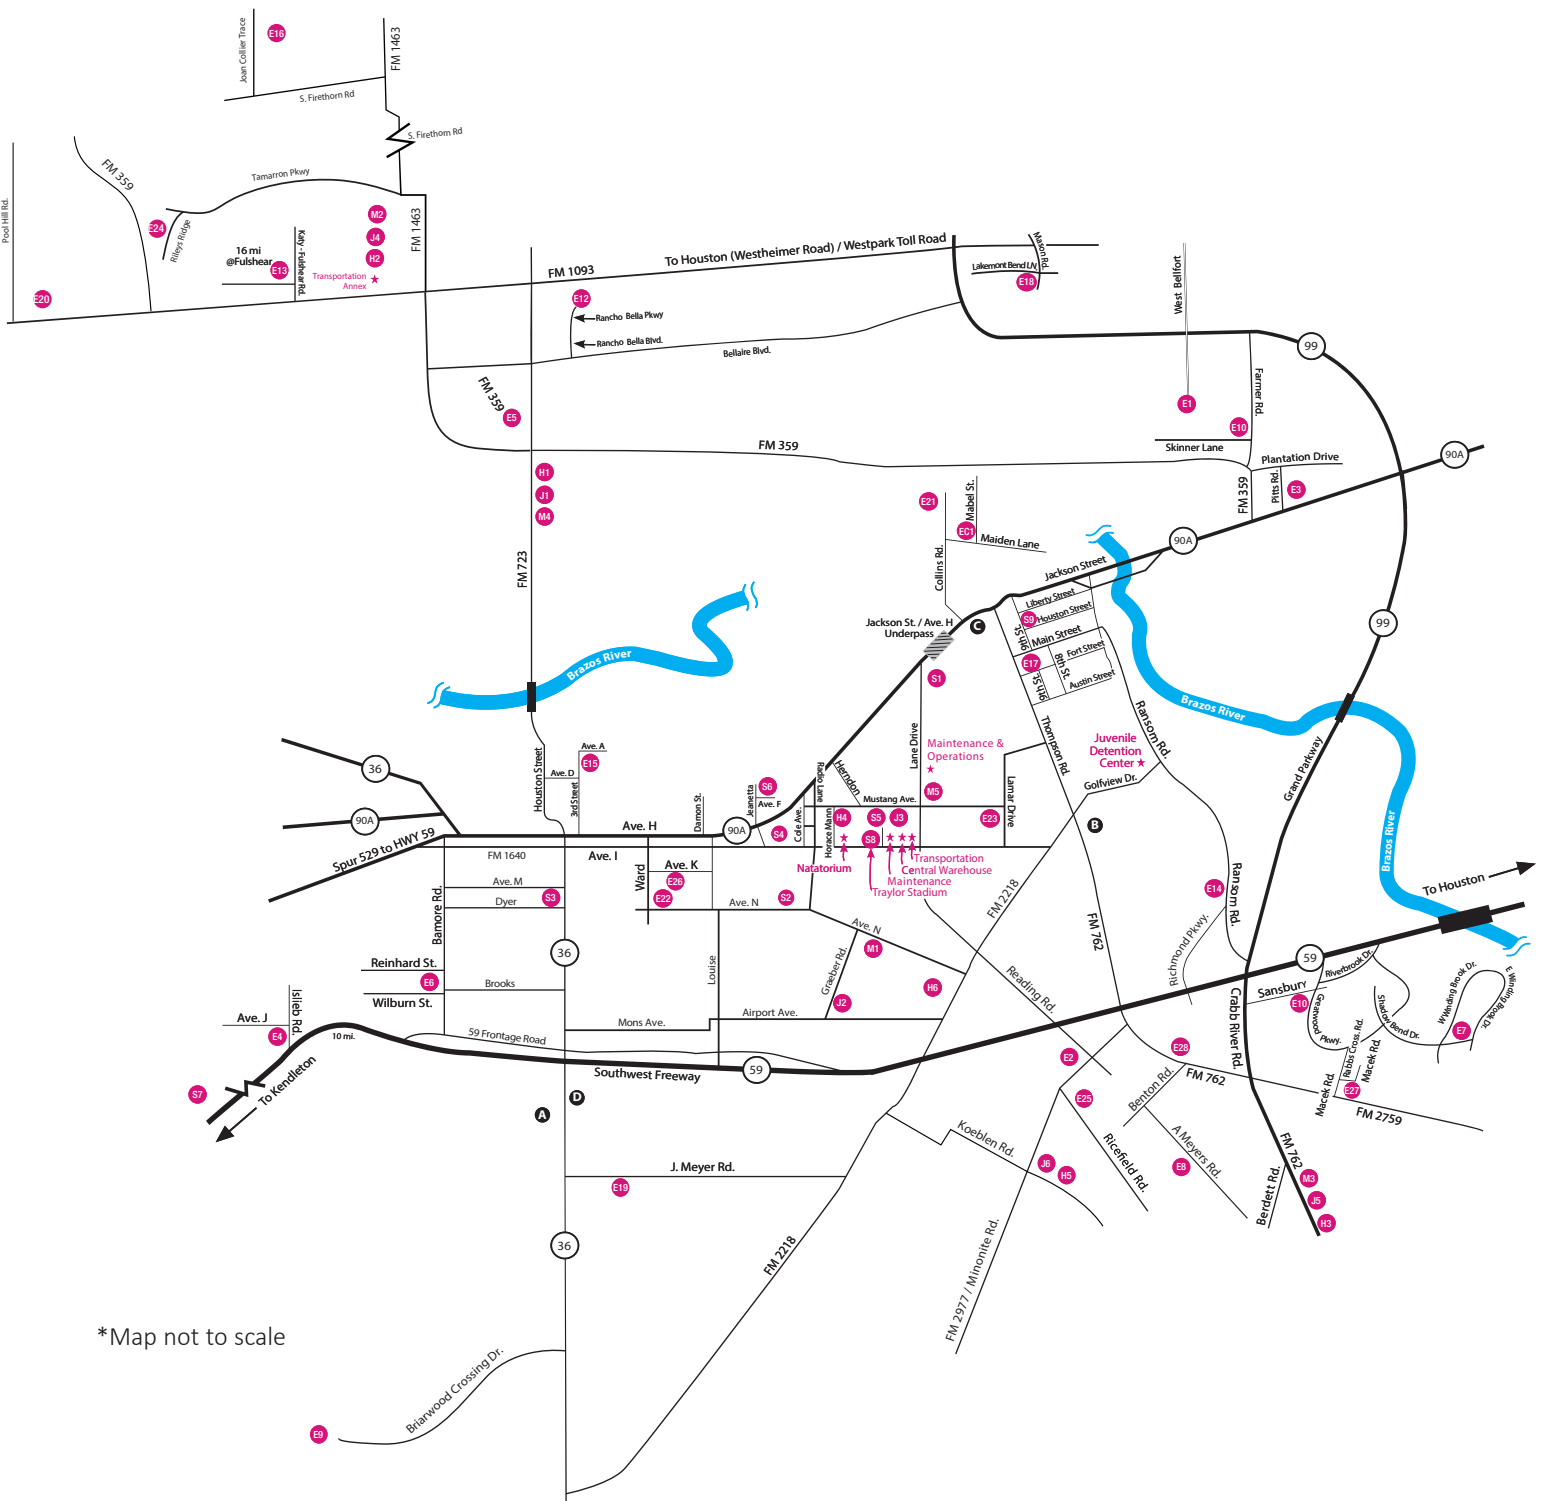

# DISTRICT MAP

Elementary, Middle, Junior High, High School and Special Sites  
3911 Avenue I w Rosenberg, Texas 77471 • 832-223-0000 (main) • [www.lcisid.org](http://www.lcisid.org)

\*Map not to scale

To find out where your student will attend school, log on to [www.lcisid.org](http://www.lcisid.org) and click the Find My Bus/School icon. If you have additional questions, please contact Community Relations at 832-223-0328.