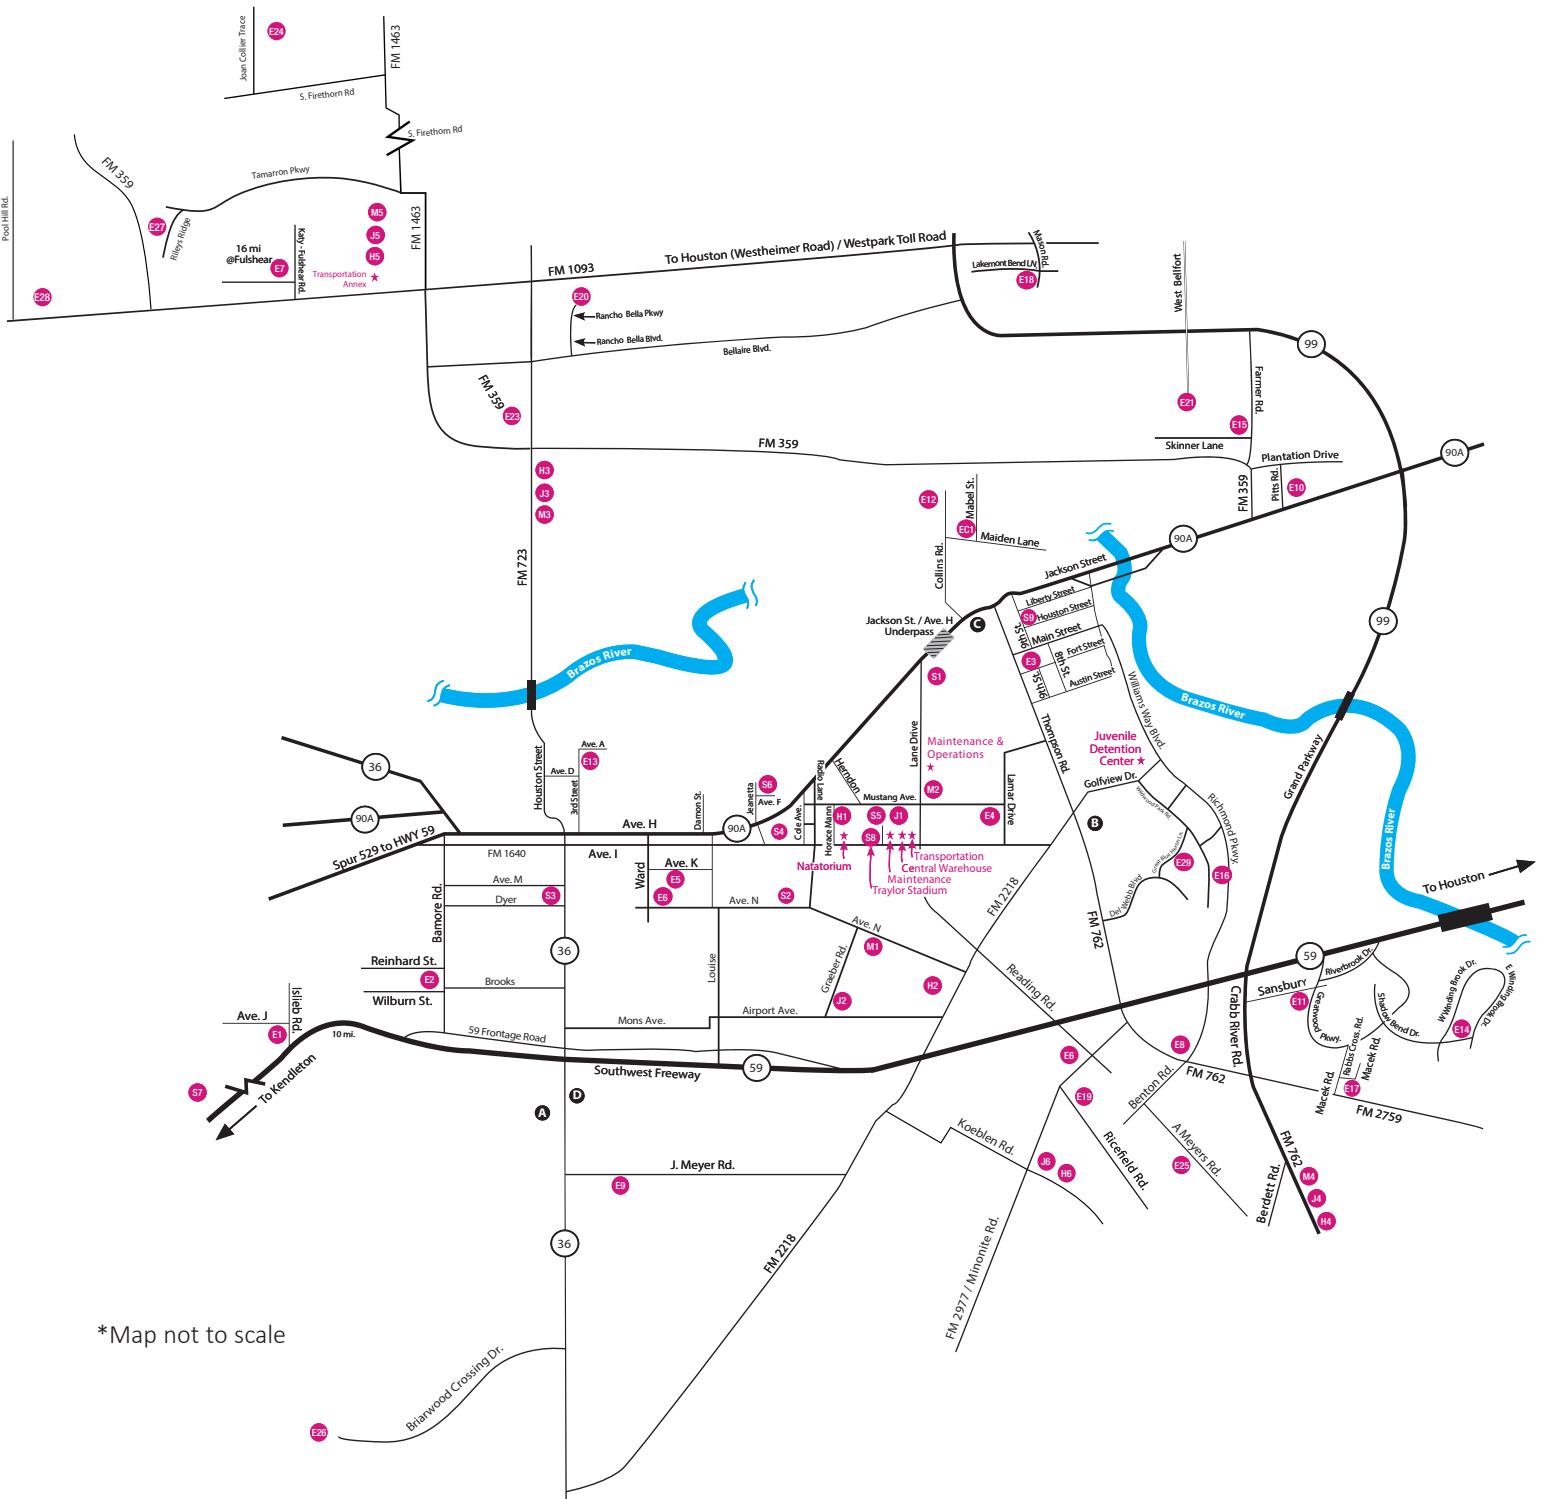

DISTRICT MAP

Elementary, Middle, Junior High, High School and Special Sites
3911 Avenue I • Rosenberg, Texas 77471 • 832-223-0000 (main) • www.lcisid.org

To find out where your student will attend school, log on to www.lcisid.org and click the Find My Bus/School icon. If you have additional questions, please contact Community Relations at 832-223-0328.