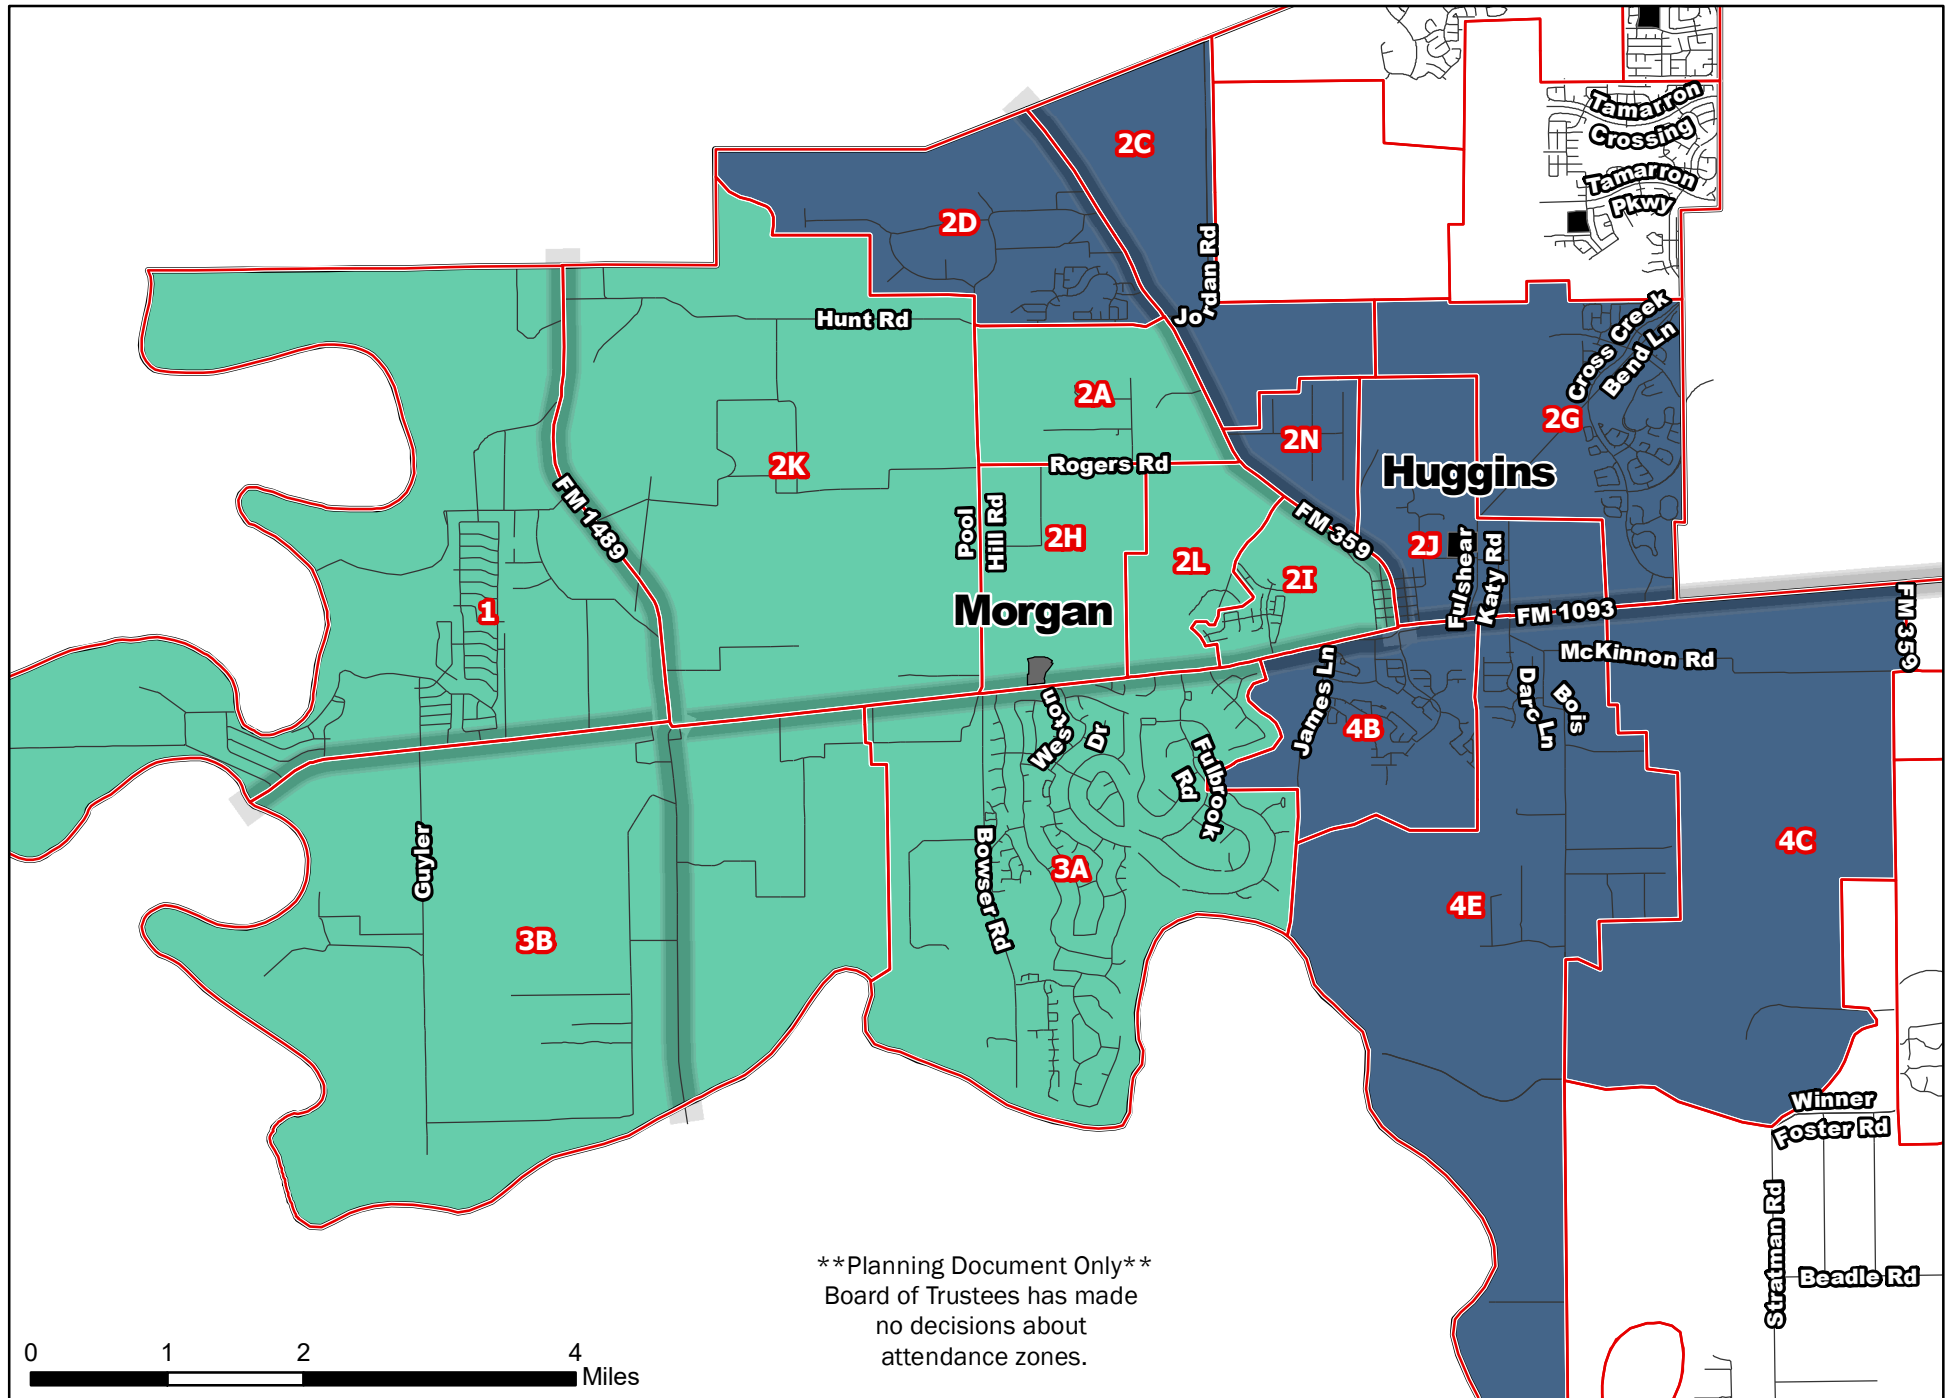

LAMAR CISD

Lamar CISD Morgan Elementary
Attendance Boundary Committee

February 1, 2021

+ Outcomes for today

- Update/discussion from community input meeting
- Finalize the recommendation
- Discuss exception process for 5th grade students
- Select ABC spokesperson (and alternate) for Board Meeting
- Next Steps

Morgan ABC Zoning Recommendation 1-11-21

Lamar CISD -- Rezoning for Morgan Elementary

****Planning Document Only****
Board of Trustees has made
no decisions about
attendance zones.

Lamar CISD Morgan Elementary Rezoning
 Projected Resident Elementary Students
 Morgan ABC Zoning Recommendation 1-11-21

LAMAR CISD

Lamar CISD Morgan Elementary
Attendance Boundary Committee

February 1, 2021