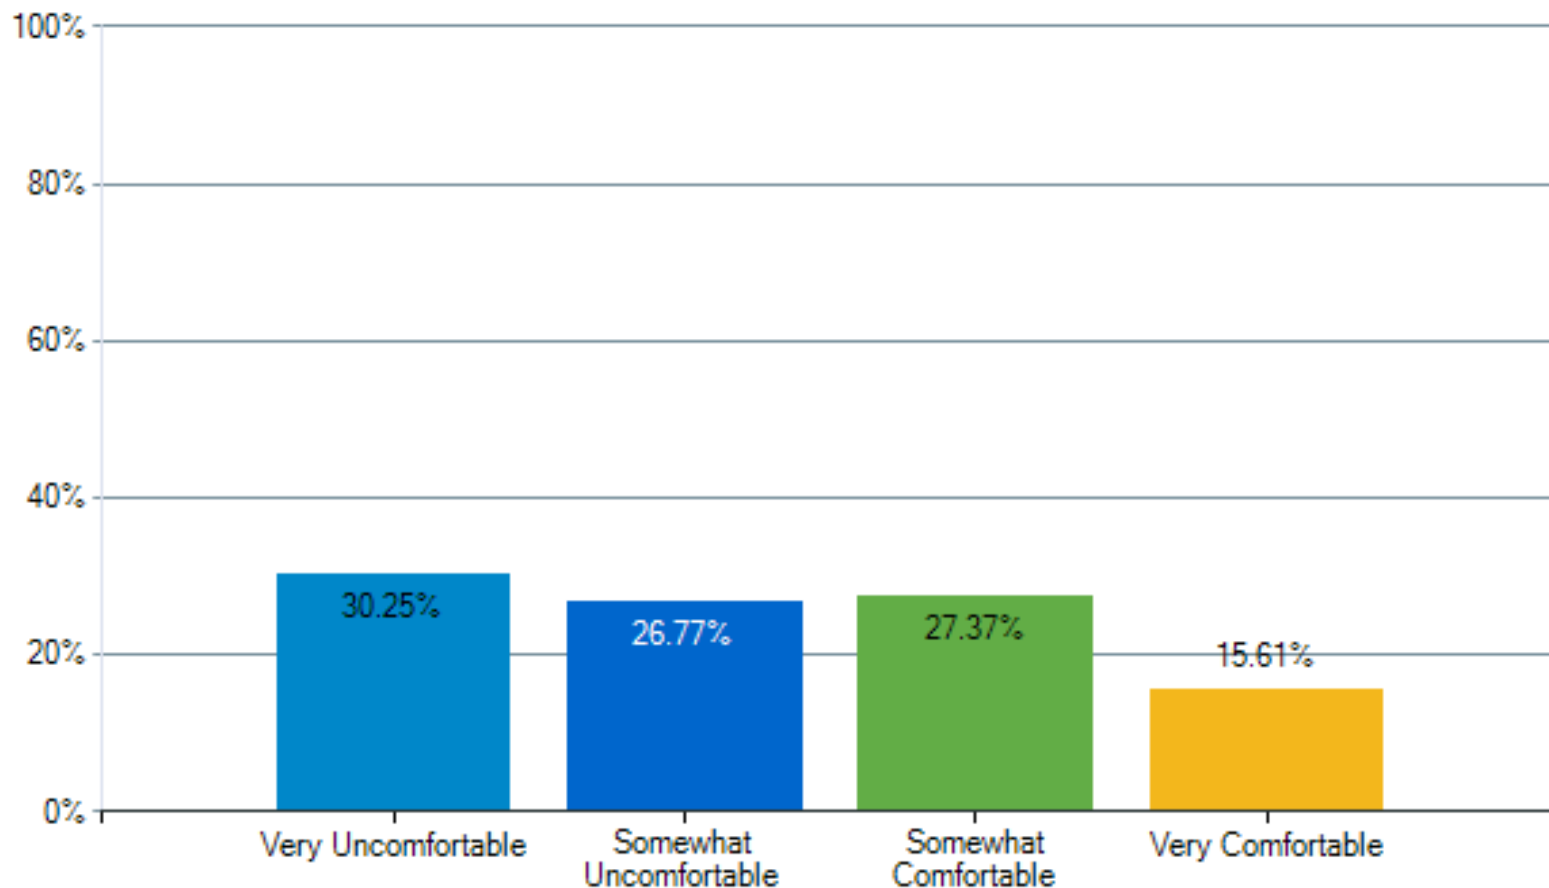

Lamar CISD COVID-19 Teacher Survey Results

K12 Insight Export

Copyright (c) 2002-2020 K12 Insight, LLC. All rights reserved

Total Responses: 1,838 (79%)

Please select the grade level you teach:

If conditions in the fall are the same as they are today, how comfortable are you returning to work in the fall?

If schools were to open as normal with the option to have students learn remotely 100% of the time, what would you prefer?