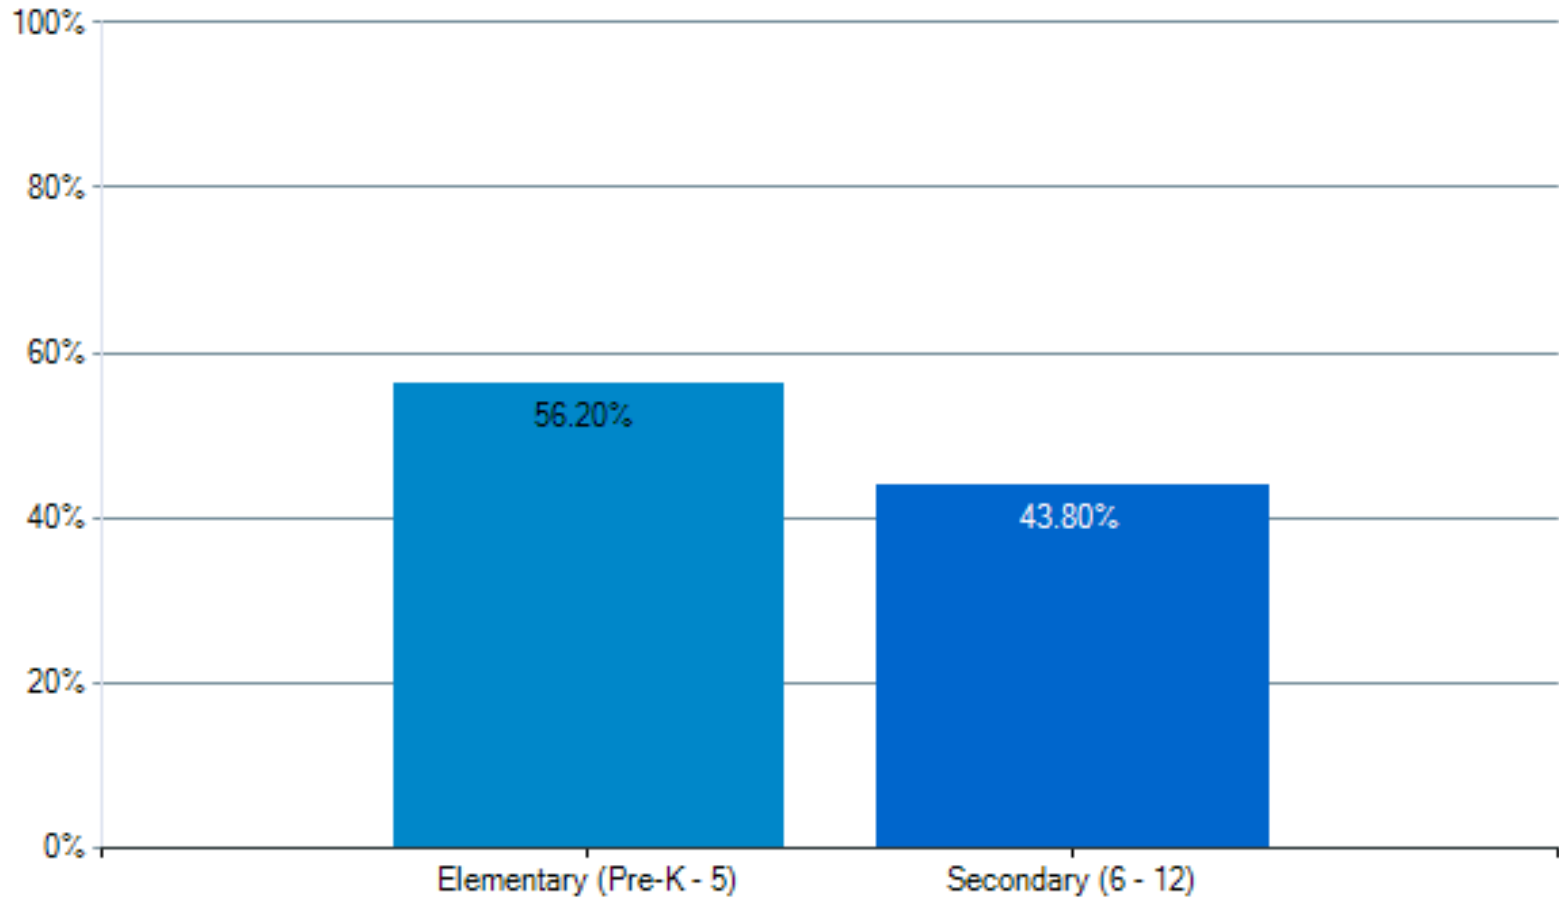

Lamar CISD COVID-19 Teacher Survey Results

K12 Insight Export

Copyright (c) 2002-2020 K12 Insight, LLC. All rights reserved

Total Responses: 1,838 (79%)

Please select the grade level you teach:

If conditions in the fall are the same as they are today, how comfortable are you returning to work in the fall?