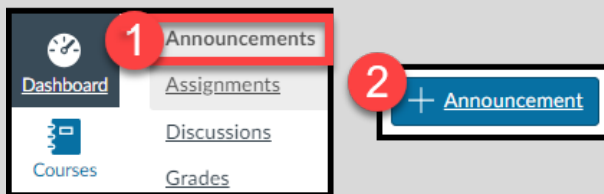

- By default, important course announcements will be emailed to the email address listed in Skyward Family Access.
- If you would like to see ALL course announcements...

Log into Canvas - <http://canvas.lcisd.org/>

1. Select a **Course**
2. Tap **"Announcements"**
3. Tap the **Title of any Announcement** to view details.

IMPORTANT: If you do not see the "Announcement" button in a course, then no announcements are currently posted for that course.