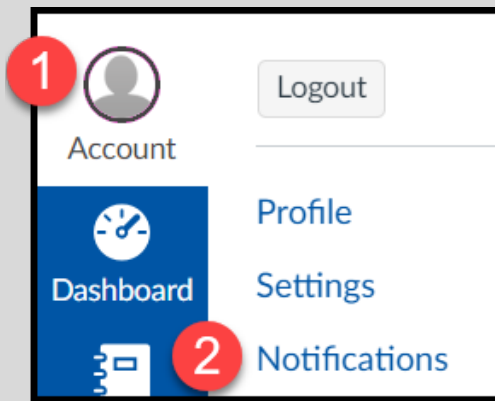

Update Notification Settings

4

Add Cell Number -

- Tap **Account**
- Tap **Settings**
- + [Contact Method](#)
- Add Cell Number, Select a Carrier & Tap **Register SMS**
- Follow the prompts in your "Text Messages" on your Cell Phone to confirm.

Recommended Notification Settings-

- ☒ Announcement
- ☒ Conversation Message
- ☒ Administrative Notifications

View Course Announcements

5