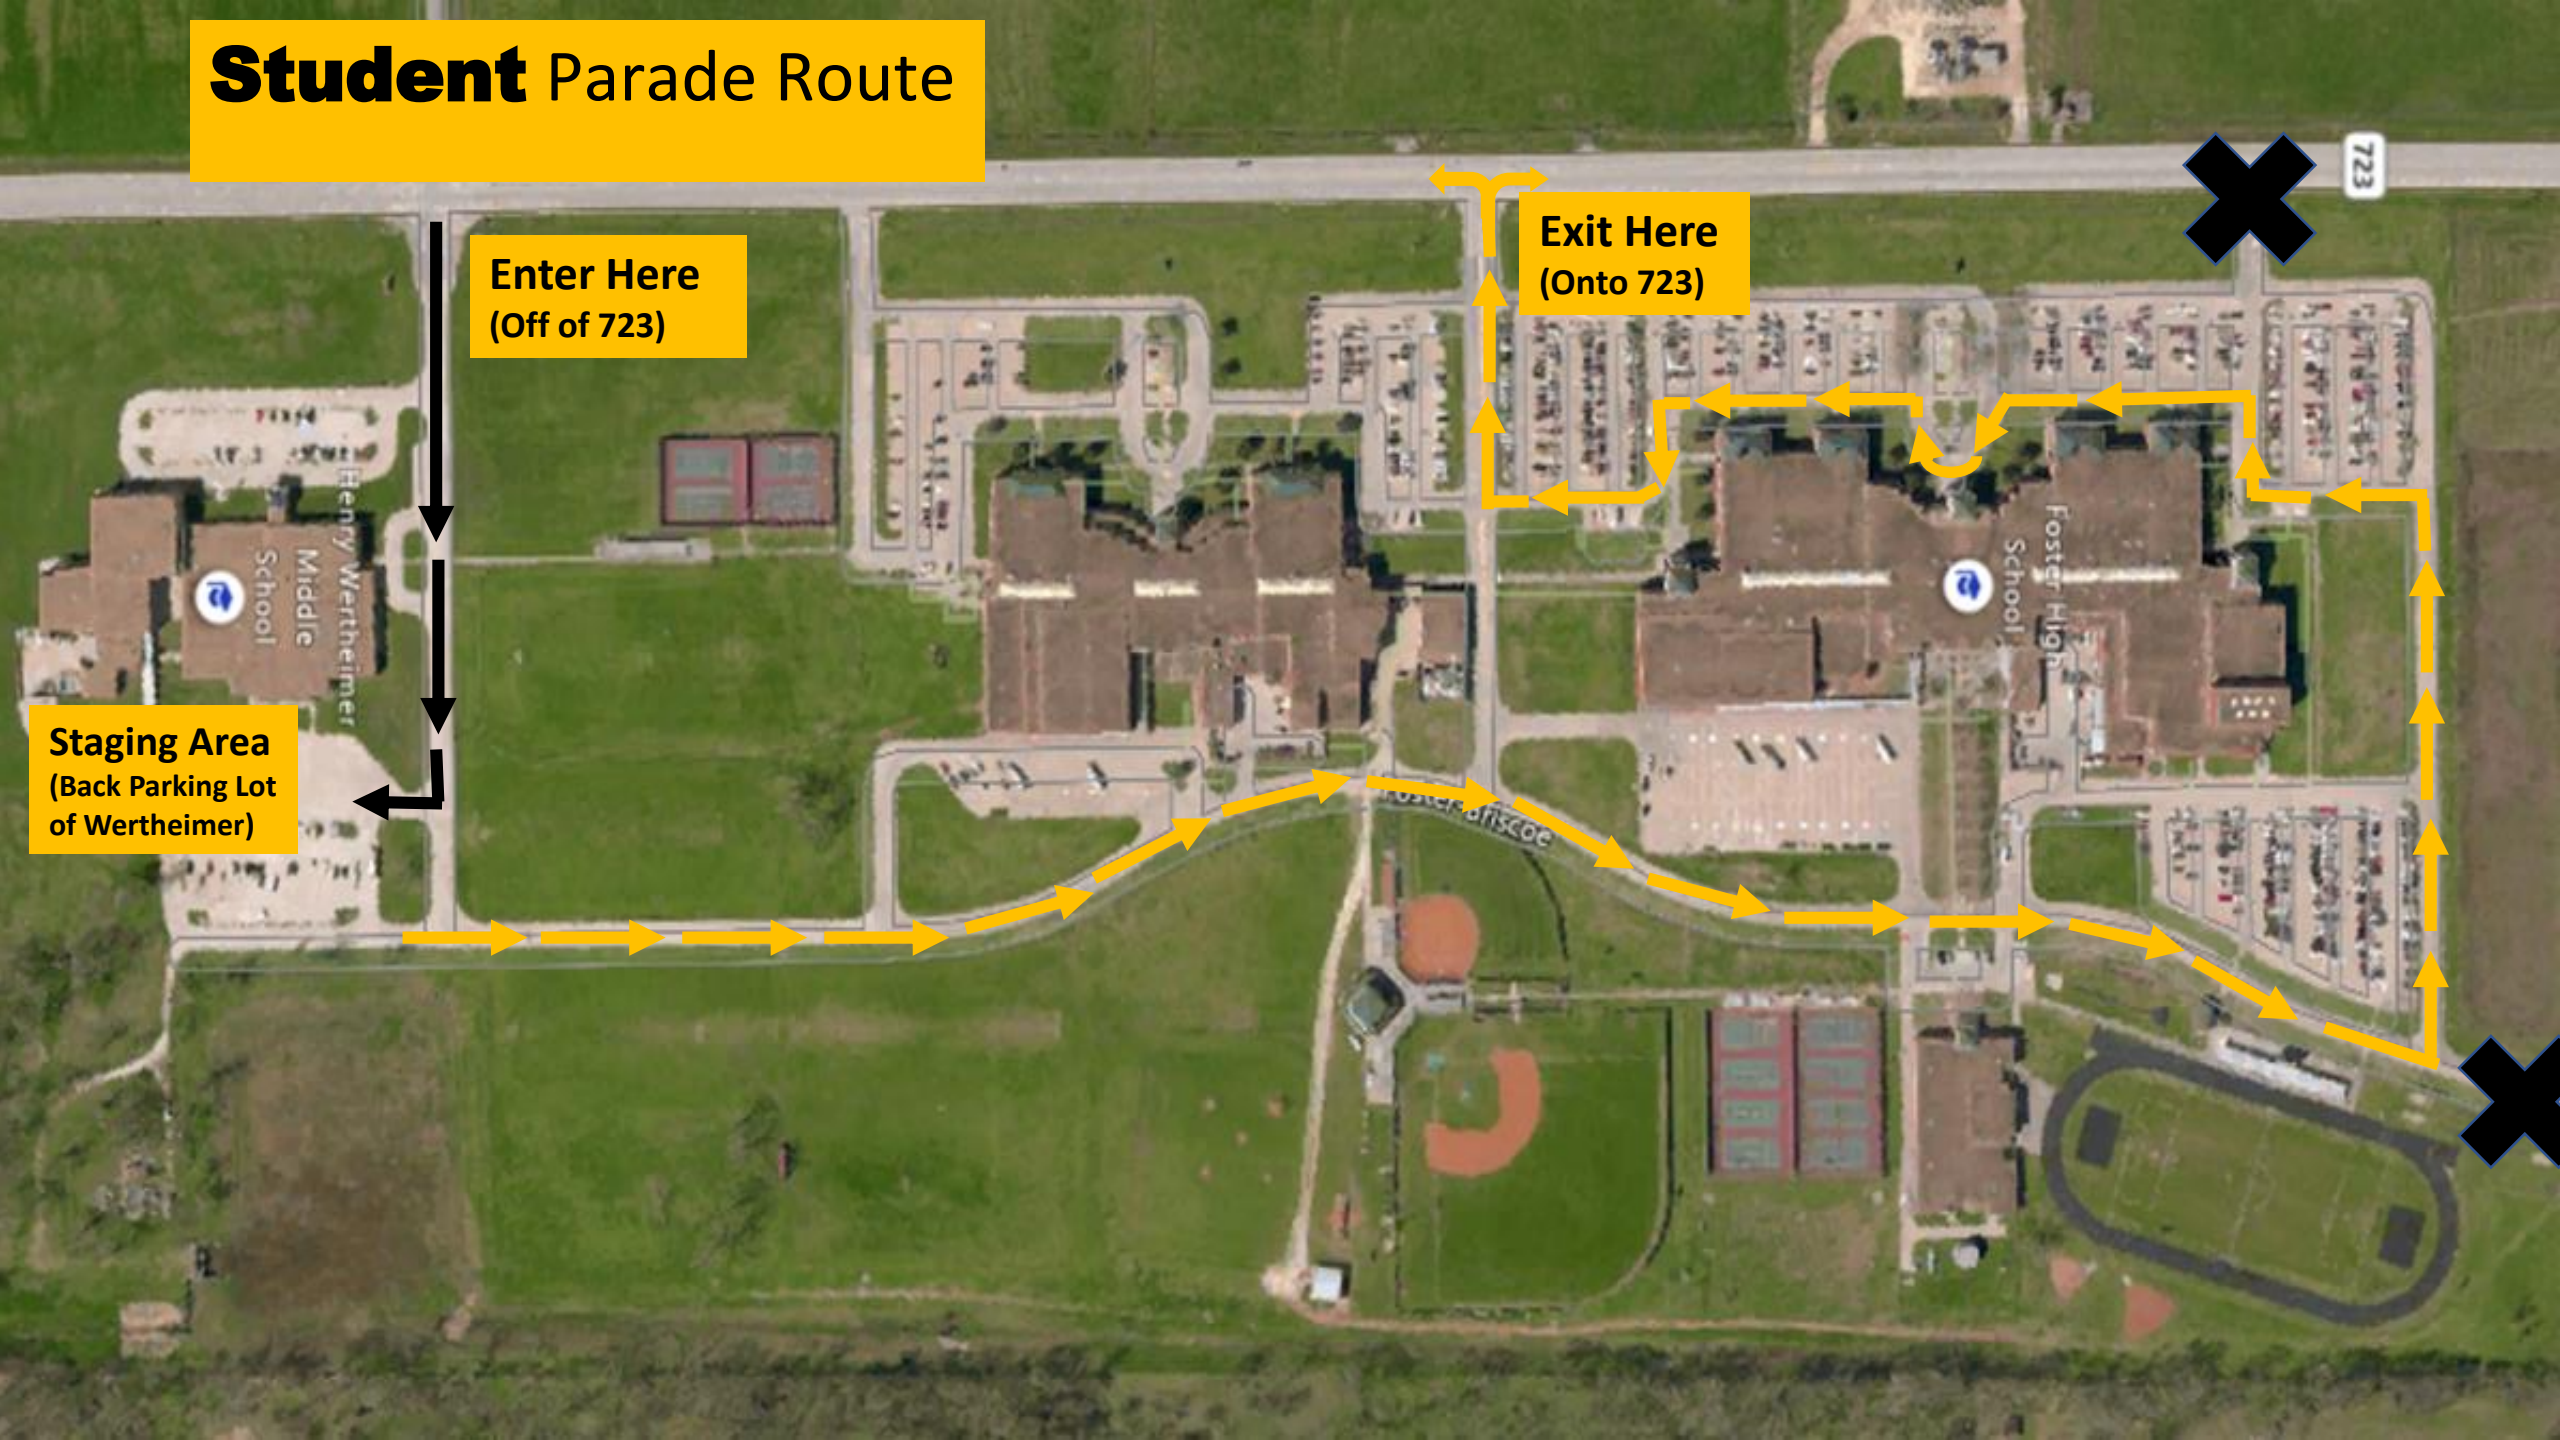

Student Parade Route

Enter Here
(Off of 723)

Exit Here
(Onto 723)

Staging Area
(Back Parking Lot
of Wertheimer)

Teacher Stations

12:15 to 2:00

Enter Here
(Off of 723)

Exit Here
(Onto 723)

Wertheimer Faculty
Parking Only

Staging Area
(Back Parking
Lot of
Wertheimer)

Bumper
Stickers

Photo Spot
Gwinn

Wertheimer
Faculty

Briscoe
Faculty

Briscoe Faculty
Parking Only

Photo Spot
Bell

Yard
Signs

Swim
Water
Polo

Softball/
Baseball

FHS Faculty
Parking Only

Tennis/Wrestling

Photo Spot
Shyla & Meyer

FHS Faculty
Parking Only

Football/Track/Soccer

Wertheimer Faculty
Parking Only

Staging
Area

Briscoe Faculty
Parking Only

Enter Here (off 723)

Exit Here (Onto 723)
After Parade

Enter Here (off 723)

Exit Here (Onto 723)
After Parade

FHS
Parent
parking