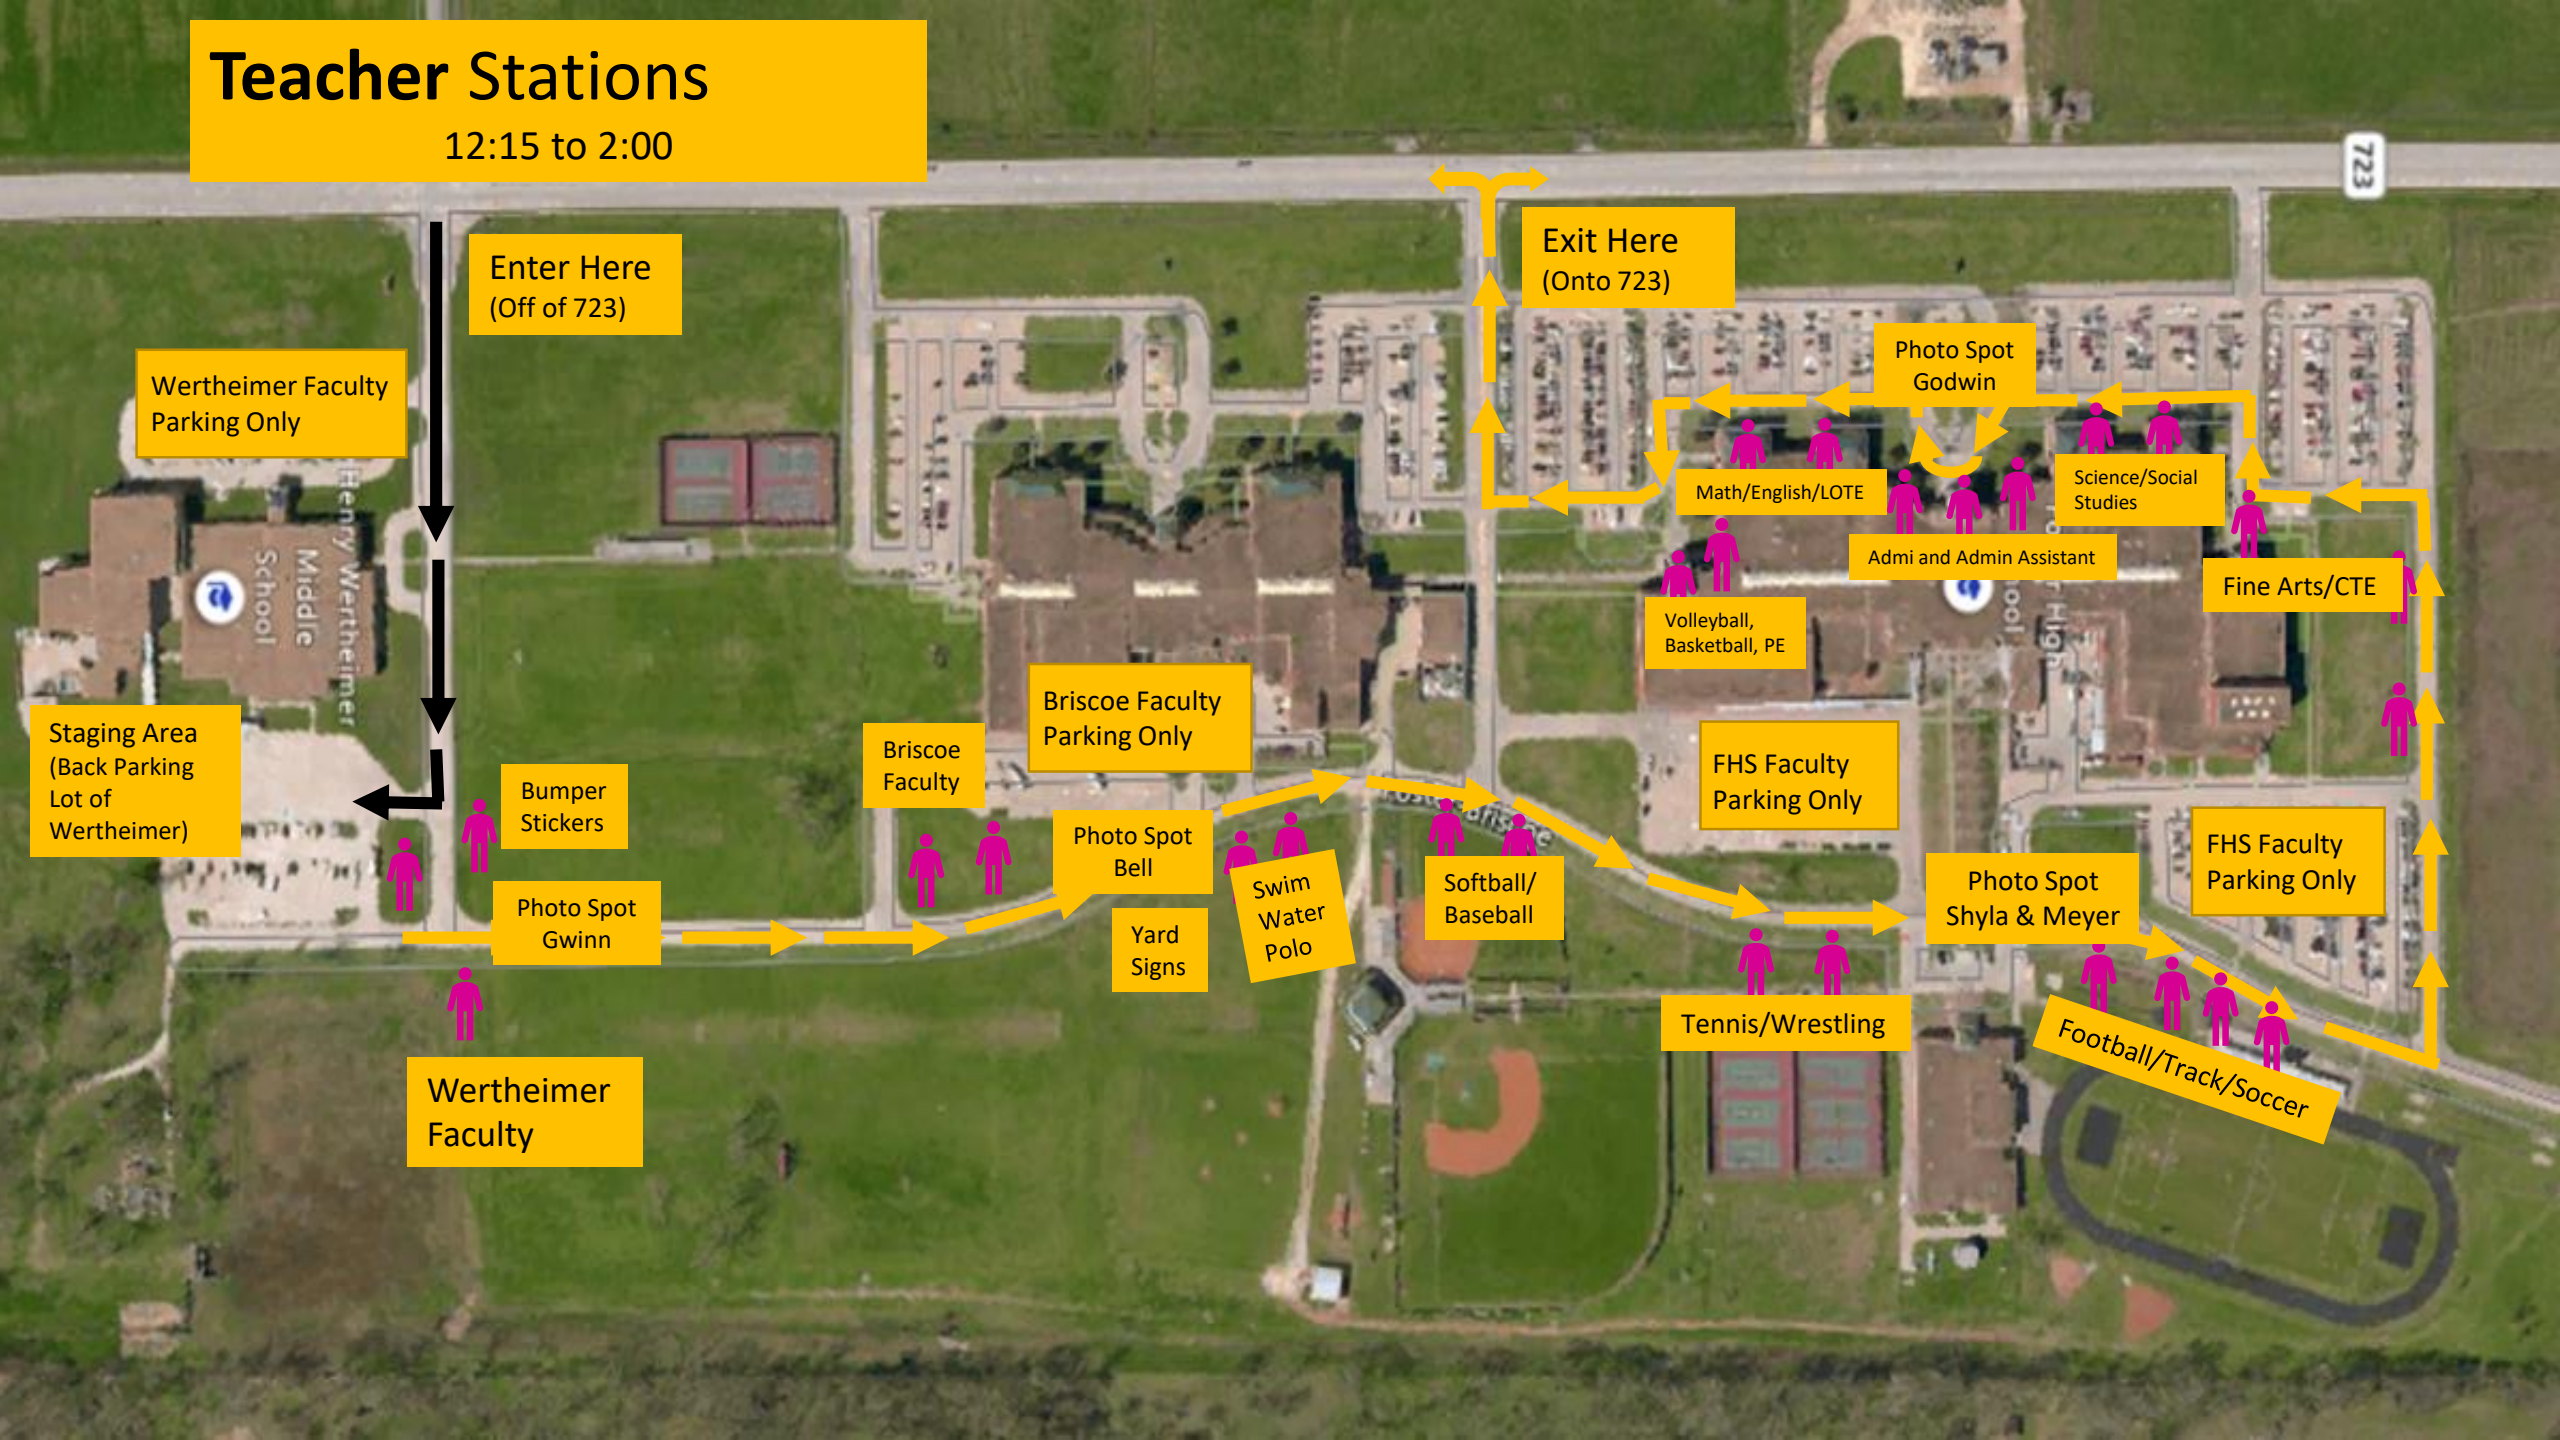

Student Parade Route

Enter Here
(Off of 723)

Exit Here
(Onto 723)

Staging Area
(Back Parking Lot
of Wertheimer)

Teacher Stations

12:15 to 2:00

Enter Here
(Off of 723)

Exit Here
(Onto 723)

Wertheimer Faculty
Parking Only

Staging Area
(Back Parking
Lot of
Wertheimer)

Bumper
Stickers

Photo Spot
Gwinn

Wertheimer
Faculty

Briscoe
Faculty

Briscoe Faculty
Parking Only

Photo Spot
Bell

Photo Spot
Godwin

Math/English/LOTE

Science/Social
Studies

Admi and Admin Assistant

Volleyball,
Basketball, PE

Fine Arts/CTE

723

Parent Parking

Wertheimer Faculty
Parking Only

Staging
Area

Briscoe Faculty
Parking Only

Enter Here (off 723)

Exit Here (Onto 723)
After Parade

Enter Here (off 723)

Exit Here (Onto 723)
After Parade

FHS
Parent
parking