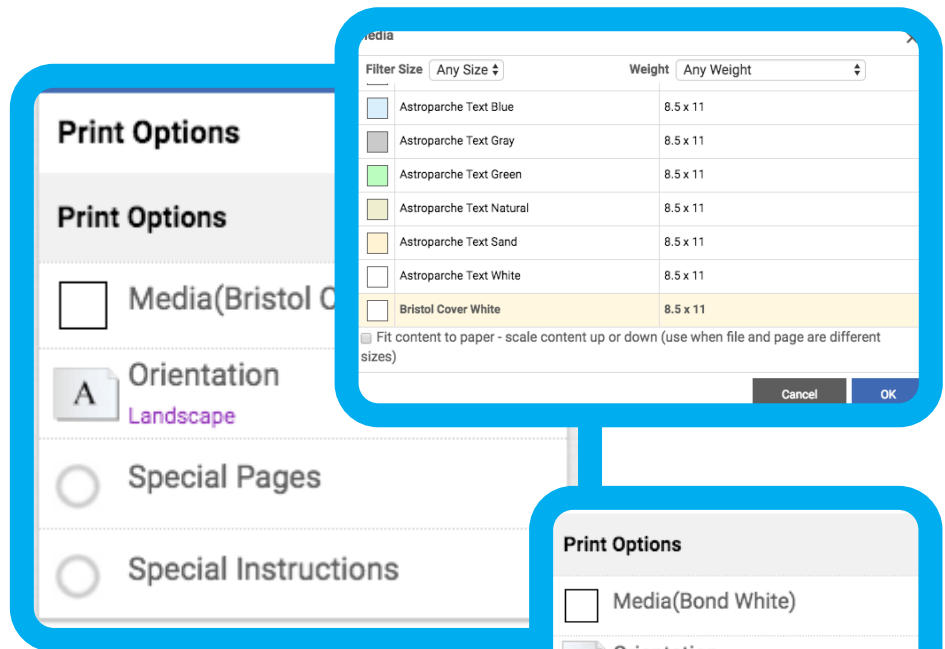

PRINTING

LARGE FORMAT

PROMOTIONAL ITEMS

What does Graphic Arts Print?		
PRINTING	GBC Bound Books	Canvas Prints
B&W Copies	Labels	Posters
Bookmarks	Magazines	Stand Backdrop
Brochures	NCR Forms	Stand Banner
Calendars_Flip	One Fold	Stand Signatue
Cards_Flat	Personalized Stationary	Stand Utility
Cards_Folded	Programs/Booklets_Full size	Wall Paper
Certificates	Programs/Booklets_Half size	Yard Signs
Color Copies	School Bucks	PROMOTIONAL ITEMS
Color Copies_Posters Only!	Tickets_Custom	Buttons
Copies_Legal	LARGE FORMAT	Golf Balls
Custom Pads	Banners	Mousepads
Door Hangers	Banners Mesh	UVC Decals

All the available products under these categories are organized in order to make ordering more efficient. In addition this allows us to individualize each item so that the user only select relevant options. Thus streamlining the ordering process.

For example, if ordering Certificates, the product only includes options that are relevant to certificates, such as the media. Only Astrobright & Bristol White are available since these are the only media types that certificates are printed on. In contrast to this, the B&W Copies item, includes many more media options to choose from as we are able to print on many more media types for that product type.

It is essential that you “always” follow these 7 keys when placing your order.

ALWAYS

- Select the appropriate category
  Printing, Large Format or Promotional Items
- Choose the desired item based on what you need printed
- Attach a Digital file
- Provide a name that identifies your job accurately
- Enter the quantity desired
- Select all the necessary Print & Finishing Options
- Custom format job to proper size.